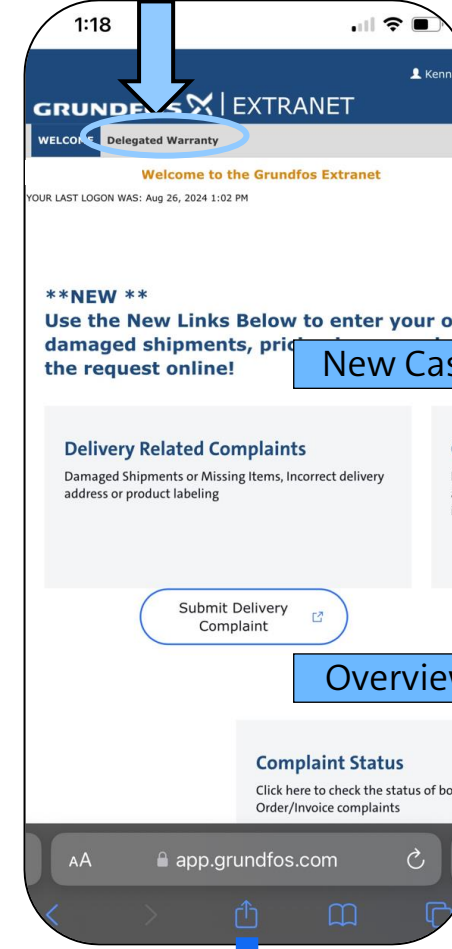

Grundfos.com | Safari, Chrome, Edge (recommended)

Choose 3 lines

Quick Links

Extranet
(Login)

Delegated Warranty
(Menu)

Delegated Warranty
(Details)