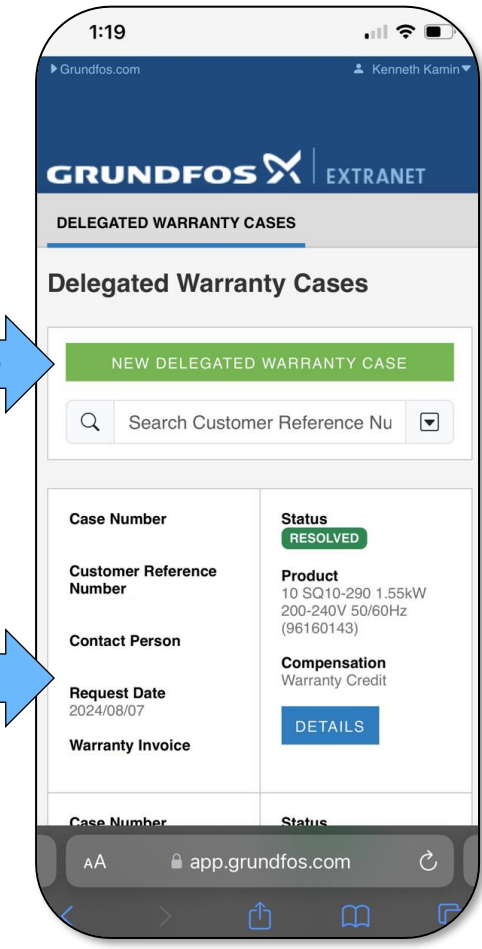

Grundfos.com | Safari, Chrome, Edge (recommended)

Choose 3 lines

Quick Links

Extranet
(Login)

Delegated Warranty
(Menu)

Delegated Warranty
(Details)