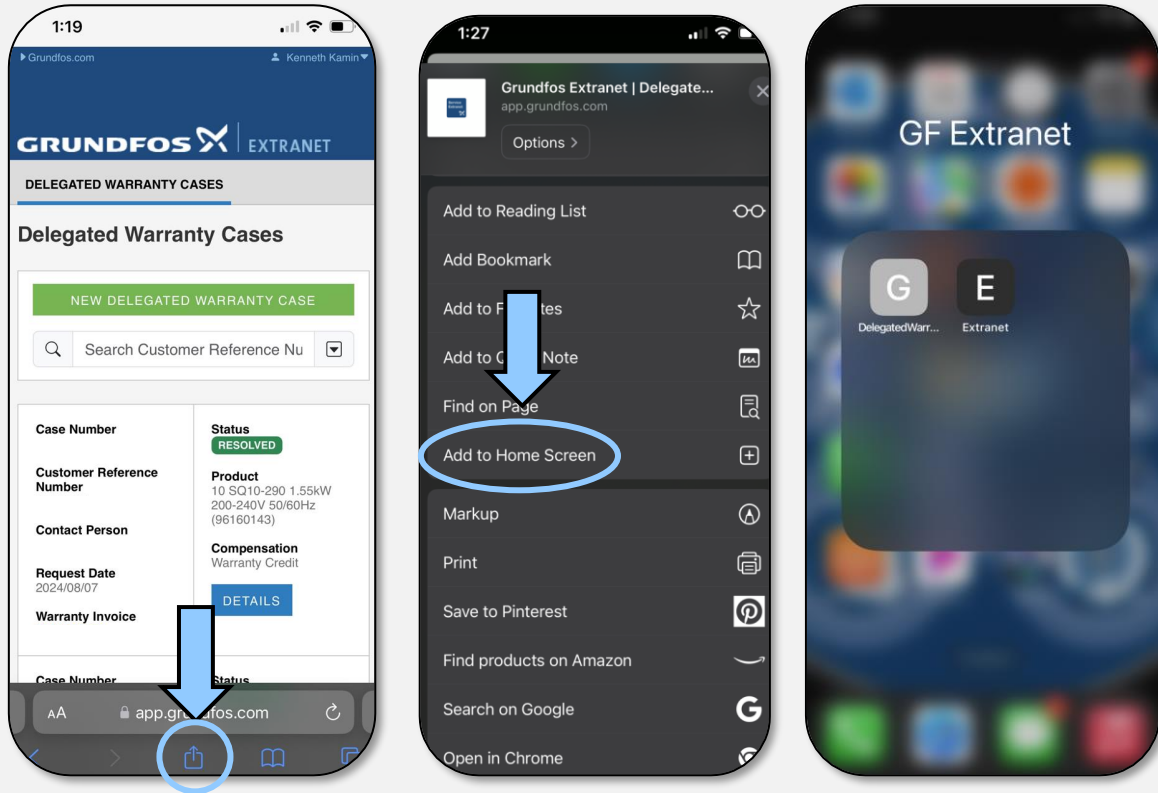

Phone Instructions

In order to efficiently upload photos into the online tool, it is recommended to set Delegated Warranty as a saved bookmark. This will appear as if it is an APP on your phone or tablet.

Approved customers only

GRUNDFOS 

Possibility in every drop

Grundfos.com | Safari, Chrome, Edge (recommended)

Choose 3 lines

Quick Links

Extranet
(Login)

Delegated Warranty
(Menu)

Delegated Warranty
(Details)

Set to Home Screen | Upload photos directly

iPhone (IOS)

Android

Click the 3 dots in the top right corner. Select add to home screen or install app. (depends on Android version)