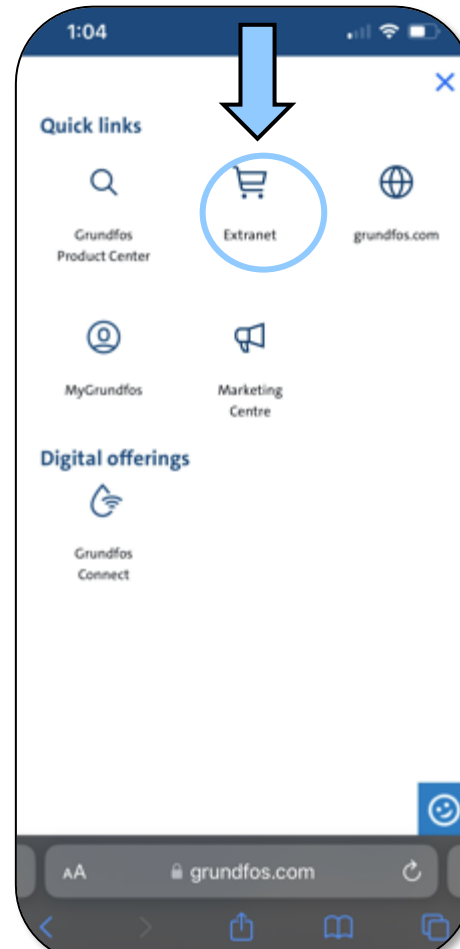

Phone Instructions

In order to efficiently upload photos into the online tool, it is recommended to set Delegated Warranty as a saved bookmark. This will appear as if it is an APP on your phone or tablet.

Approved customers only

GRUNDFOS 

Possibility in every drop

Grundfos.com | Safari, Chrome, Edge (recommended)

Choose 3 lines

Quick Links

Extranet
(Login)

Delegated Warranty
(Menu)

Delegated Warranty
(Details)

Set to Home Screen | Upload photos directly

iPhone (IOS)

Android

Click the 3 dots in the top right corner. Select add to home screen or install app. (depends on Android version)